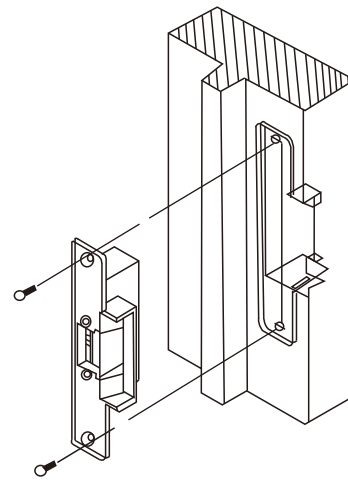

YLI ELECTRONIC

Narrow-type Electric Strike

Model:YS-131NO/NC

Specification

Size	160Lx25Wx31H(mm)
Voltage	12VDC or 24VDC
Current	12V/200mA or 24V/100mA
Feature	FailSecure(YS-131NO) FailSafe(YS-131NC)
Suitable For	Wooden Door, Metal Door
Finishing	Electroplating
Weight	0.4kg

Diagram(unit:mm)

Options of Mechanical Lock

Mechanical Lock

Knob lock

Installation

1 Cut hole according to the dimension of strike.

2 Assemble the lock and connect it to the power to test

3 Fix the electric strike

4 Finished

Suitable for

Metal Door Frame

Wooden Door Frame

Wire connection