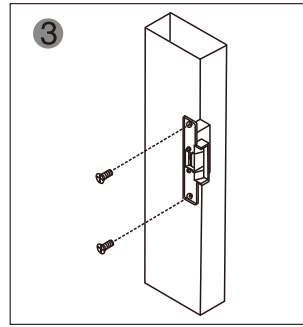

YLI ELECTRONIC

Narrow-type Electric Strike

Model:YS-131NO/NC

Specification

Size	160Lx25Wx31H(mm)
Voltage	12VDC or 24VDC
Current	12V/200mA or 24V/100mA
Feature	FailSecure(YS-131NO) FailSafe(YS-131NC)
Suitable For	Wooden Door, Metal Door
Finishing	Electroplating
Weight	0.4kg

Diagram(unit:mm)

Options of Mechanical Lock

Mechanical Lock

Knob lock

Installation

1 Cut hole according to the dimension of strike.

2 Assemble the lock and connect it to the power to test

3 Fix the electric strike