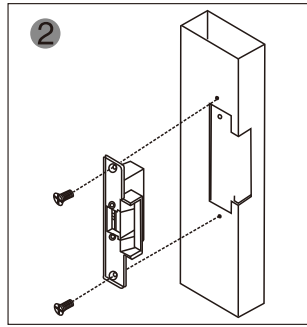

YLI ELECTRONIC

Narrow-type Electric Strike

Model:YS-131NO/NC

Specification

Size	160Lx25Wx31H(mm)
Voltage	12VDC or 24VDC
Current	12V/200mA or 24V/100mA
Feature	FailSecure(YS-131NO) FailSafe(YS-131NC)
Suitable For	Wooden Door, Metal Door
Finishing	Electroplating
Weight	0.4kg

Diagram(unit:mm)

Options of Mechanical Lock

Mechanical Lock

Knob lock

Installation

1 Cut hole according to the dimension of strike.

2 Assemble the lock and connect it to the power to test

3 Fix the electric strike