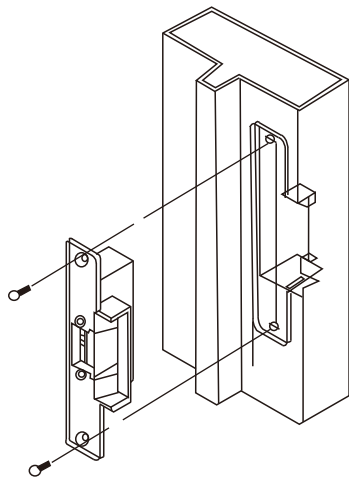

YLI ELECTRONIC

Narrow-type Electric Strike

Model:YS-131NO/NC

Specification

Size	160Lx25Wx31H(mm)
Voltage	12VDC or 24VDC
Current	12V/200mA or 24V/100mA
Feature	FailSecure(YS-131NO) FailSafe(YS-131NC)
Suitable For	Wooden Door, Metal Door
Finishing	Electroplating
Weight	0.4kg

Diagram(unit:mm)

Options of Mechanical Lock

Mechanical Lock

Knob lock

Installation

1 Cut hole according to the dimension of strike.

2 Assemble the lock and connect it to the power to test

3 Fix the electric strike

4 Finished

Suitable for

Metal Door Frame

Wooden Door Frame

Wire connection