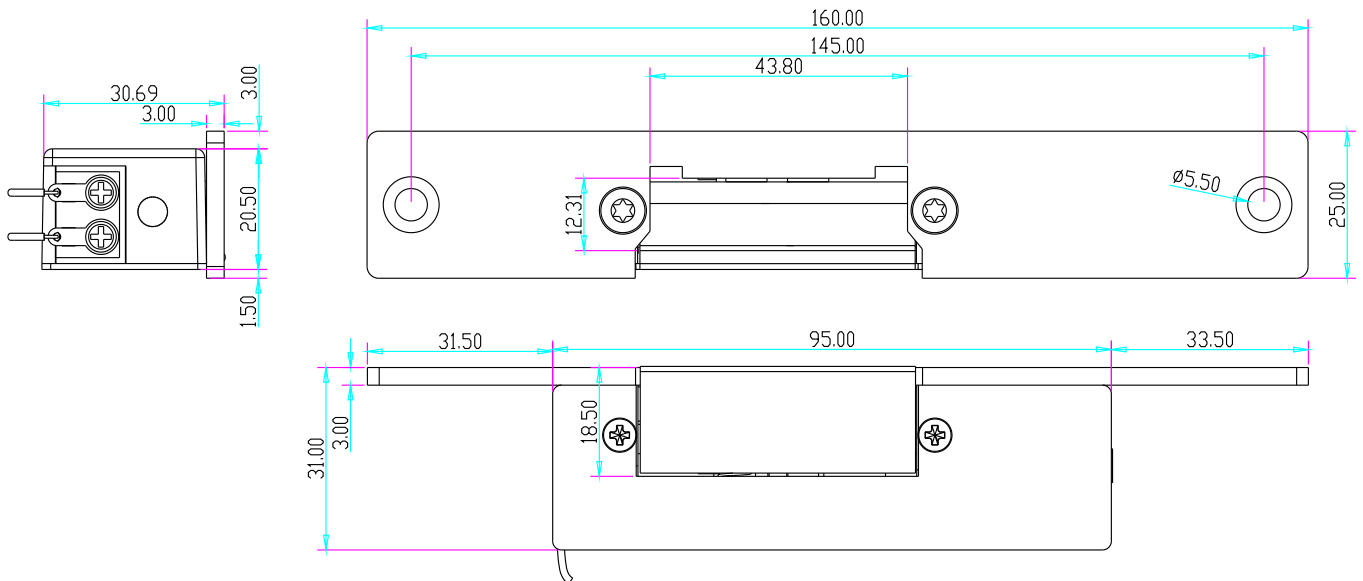

YLI ELECTRONIC

Narrow-type Electric Strike

Model:YS-131NO/NC

Specification

Size	160Lx25Wx31H(mm)
Voltage	12VDC or 24VDC
Current	12V/200mA or 24V/100mA
Feature	FailSecure(YS-131NO) FailSafe(YS-131NC)
Suitable For	Wooden Door, Metal Door
Finishing	Electroplating
Weight	0.4kg

Diagram(unit:mm)

Options of Mechanical Lock

Mechanical Lock

Knob lock

Installation

1 Cut hole according to the dimension of strike.

2 Assemble the lock and connect it to the power to test

3 Fix the electric strike