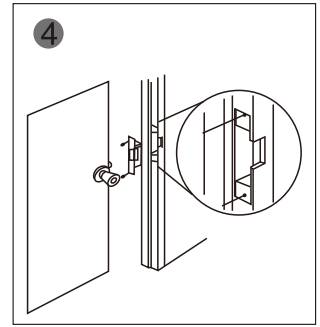

YLI ELECTRONIC

Narrow-type Electric Strike

Model:YS-131NO/NC

Specification

Size	160Lx25Wx31H(mm)
Voltage	12VDC or 24VDC
Current	12V/200mA or 24V/100mA
Feature	FailSecure(YS-131NO) FailSafe(YS-131NC)
Suitable For	Wooden Door, Metal Door
Finishing	Electroplating
Weight	0.4kg

Diagram(unit:mm)

Options of Mechanical Lock

Mechanical Lock

Knob lock

Installation

1 Cut hole according to the dimension of strike.

2 Assemble the lock and connect it to the power to test

3 Fix the electric strike