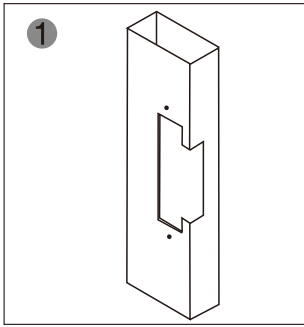

YLI ELECTRONIC

Narrow-type Electric Strike

Model:YS-131NO/NC

Specification

Size	160Lx25Wx31H(mm)
Voltage	12VDC or 24VDC
Current	12V/200mA or 24V/100mA
Feature	FailSecure(YS-131NO) FailSafe(YS-131NC)
Suitable For	Wooden Door, Metal Door
Finishing	Electroplating
Weight	0.4kg

Diagram(unit:mm)

Options of Mechanical Lock

Mechanical Lock

Knob lock

Installation

1 Cut hole according to the dimension of strike.

2 Assemble the lock and connect it to the power to test

3 Fix the electric strike