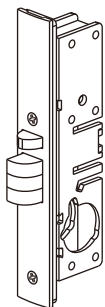

YLI ELECTRONIC

Narrow-type Electric Strike

Model:YS-131NO/NC

Specification

Size	160Lx25Wx31H(mm)
Voltage	12VDC or 24VDC
Current	12V/200mA or 24V/100mA
Feature	FailSecure(YS-131NO) FailSafe(YS-131NC)
Suitable For	Wooden Door, Metal Door
Finishing	Electroplating
Weight	0.4kg

Diagram(unit:mm)

Options of Mechanical Lock

Mechanical Lock

Knob lock

Installation

1 Cut hole according to the dimension of strike.

2 Assemble the lock and connect it to the power to test

3 Fix the electric strike

4 Finished

Suitable for

Metal Door Frame

Wooden Door Frame

Wire connection