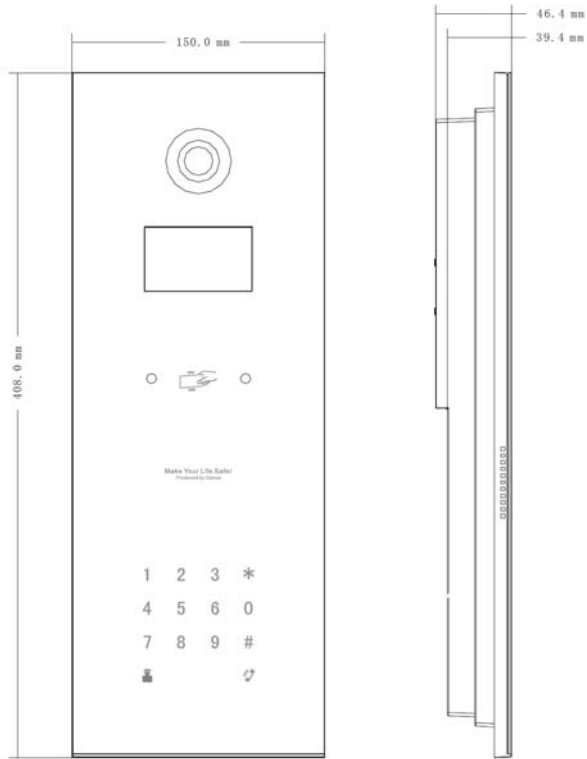

Interface

Door Control	One (1)
Alarm Input	Two (2) Channels: <ul style="list-style-type: none"> • One (1) Channel, Unlock Button • One (1) Channel, Feedback
RS485	One (1) Port
Tamper Switch	One (1)

Network

Electrical

Power	12 VDC
Power Consumption	Standby: ≤ 1 W Operation: ≤ 10 W

Environmental

Operating Temperature	-40° C to +60° C (-40° F to +140° F)
Operating Humidity	10% to 90%, Relative
Ingress Protection	IP65

Construction

Material	Tempered Glass
Dimensions	150.0 mm x 408.0 mm x 46.4 mm (5.91 in. x 16.06 in. x 1.83 in.)
Net Weight	1.60 kg (3.53 lb)
Installation	Flush-mount

Dimensions (mm/in.)

View Area